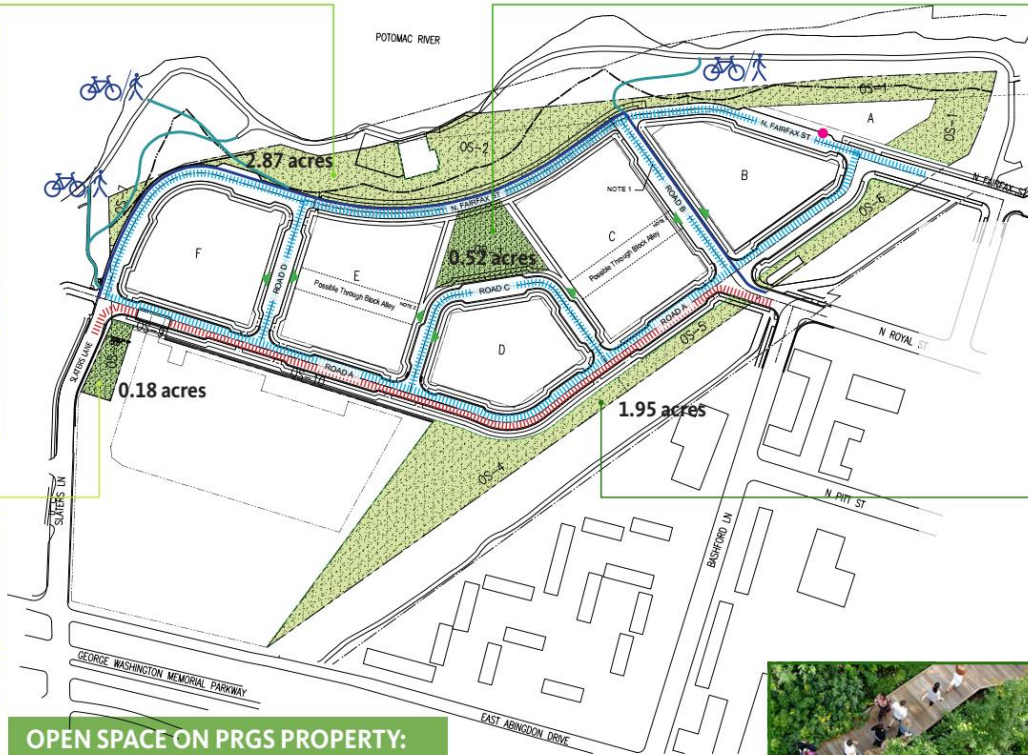

Agenda Alexandria

Open Space

November 28, 2022

Examples of Open Spaces Provided by
Development

Cameron Station Ben Brenman Park Greenvest

Eisenhower East – Block 19 Paradigm Development

Lake Cook and Armistead Booth Park Restaurant Depot Voluntary Contribution

Point Lumley Park Robinson Terminal South Redevelopment

Eisenhower East – Block 20 Paradigm Development

Landmark Redevelopment Foulger-Pratt

Former Potomac River Generating Station Hilco Redevelopment Partners

COMPREHENSIVE OPEN SPACE PLAN

WATERFRONT PARK

PEPCO LINER

**OPEN SPACE ON PRGS PROPERTY:
APPROXIMATELY 5.52 ACRES**

* Total area and all individual areas shown above are approximate

WATERFRONT PLAZA

RAIL CORRIDOR PARK