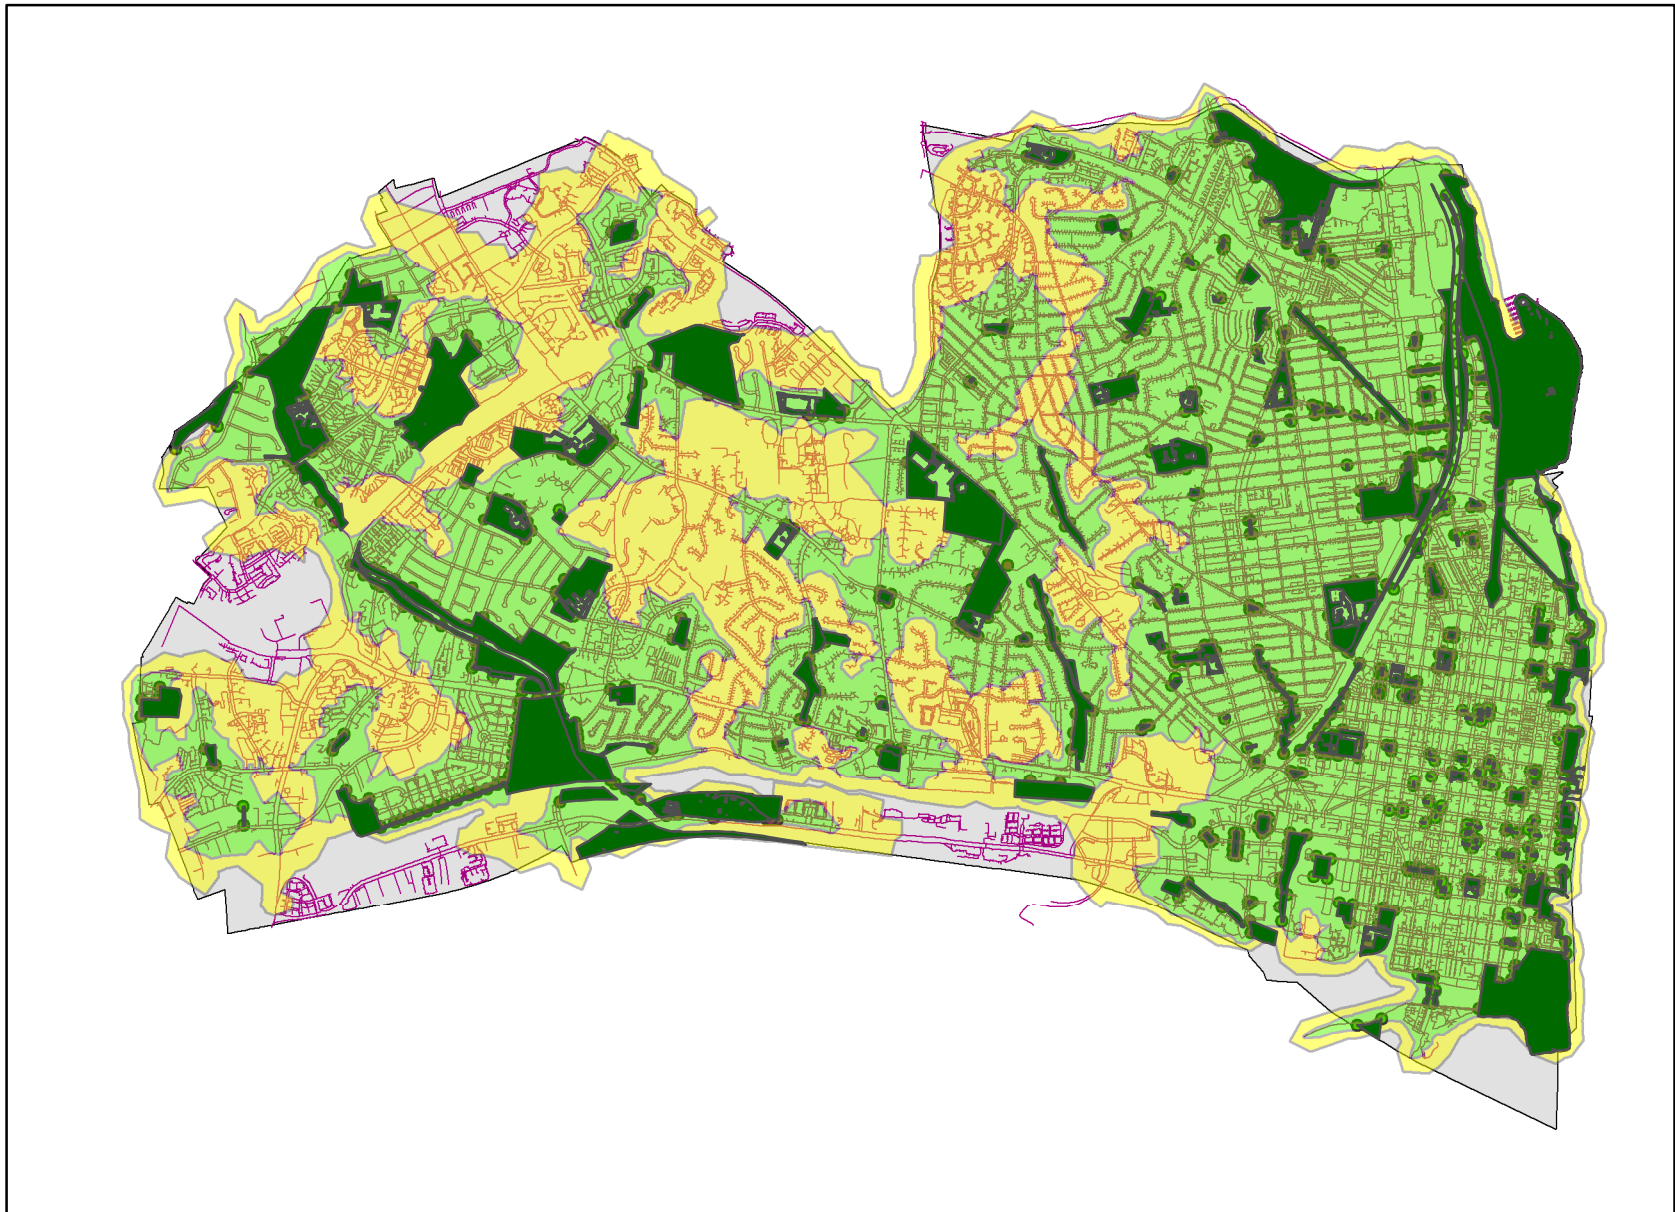

Recreational Open Space Walkshed

Legend

-  Recreational_Open_Space
-  5 Minute Walk
-  10 Minute walk
-  Sidewalk